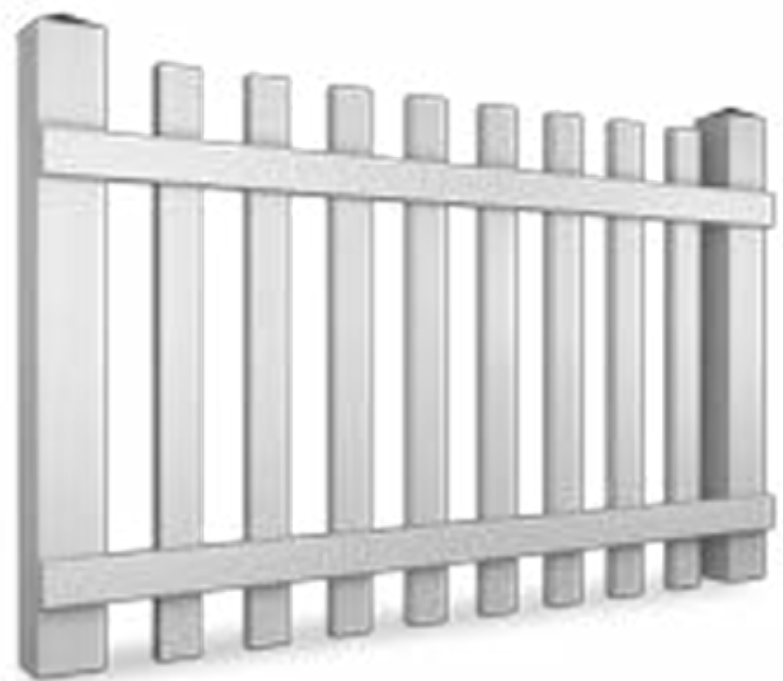

CR FENCE
6FT X 8FT $84.76

Fence Post, Fence
Rail, Post Cap,
Rail Fence Cap