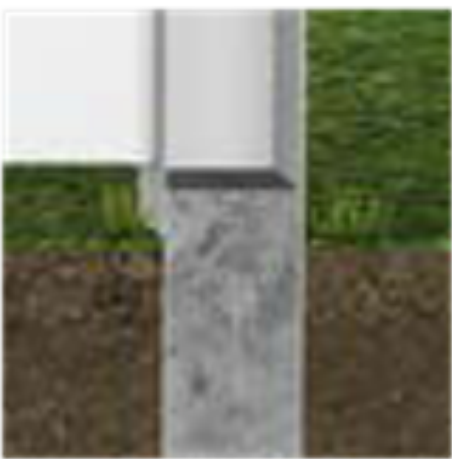

# PVC fence

Our PVC Privacy fences are high quality, engineered for all temperatures from extreme heat to fridge cold. No more painting, minimal maintenance. Our fences are eco-friendly, made with long lasting material.

## Concrete filled

Higher stiffness.

Recommended for seismic zones with superior stability.

## Sand filled

Intermediate stiffness